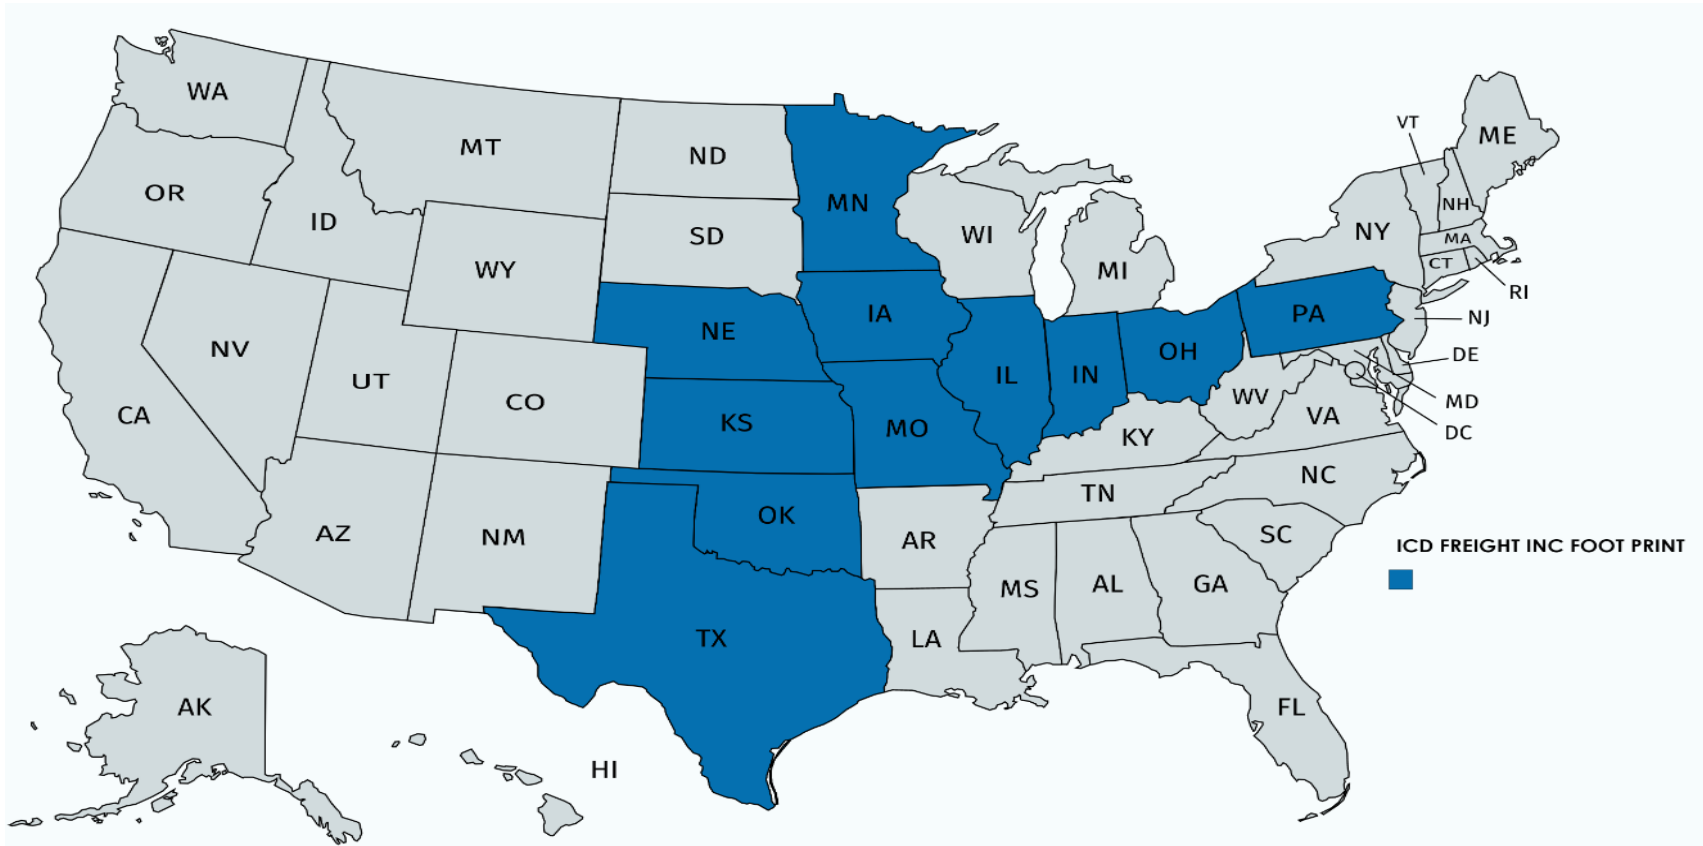

## ICD FREIGHT INC

ICD Freight, Inc.

13202 W. 98<sup>th</sup> Street

Lenexa, KS 66215

913-928-6533

1-800-851-0339

[www.icdfreight.com](http://www.icdfreight.com)

[info@icdfreight.com](mailto:info@icdfreight.com)